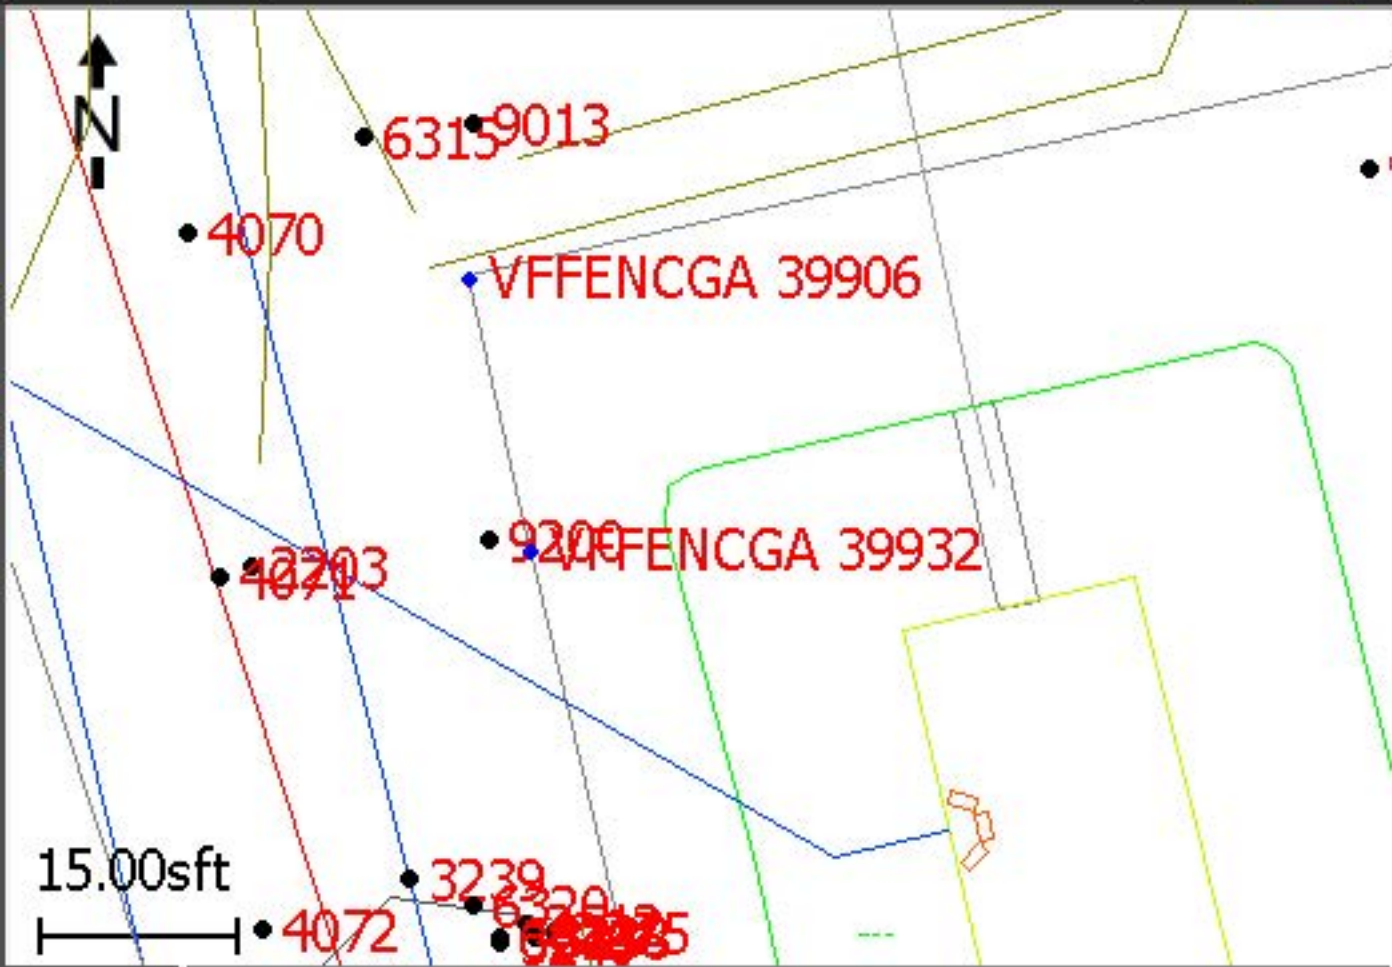

Map

94%

- Map
- Menu
- Favorites
- Switch to

Esc

Measure